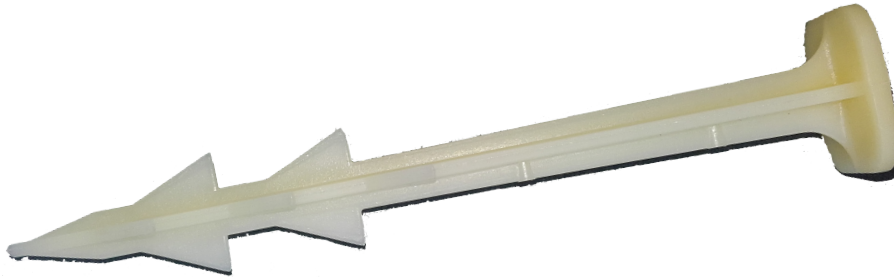

Salix Bio-Peg

Biodegradable peg 160mm x 10mm with 5mm back-facing barbs

Salix Bio-Pegs will biodegrade within 3-5 years when in contact with soil and oxygen

Salix River & Wetland Services Limited

Salix, Croxton Park, Thetford, Norfolk IP24 1LS